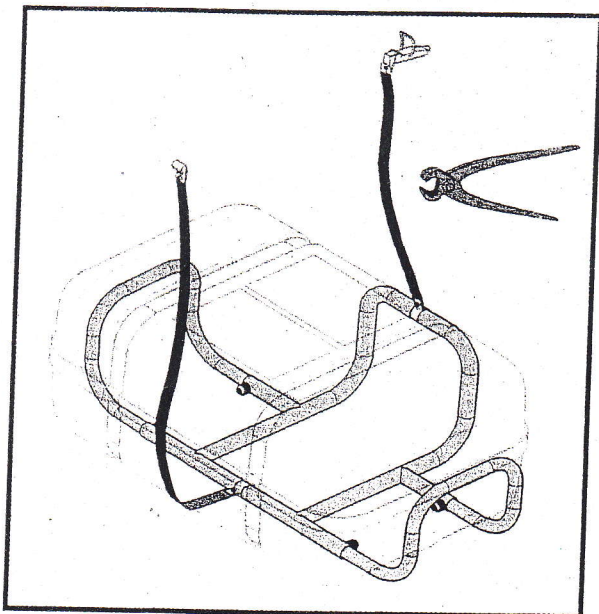

ADEC MARINE LIMITED

4 MASONS AVENUE, CROYDON, SURREY, CRO 9XS UK

TEL 0208 686 9717 FAX 0208 680 9912

E-MAIL : sales@adecmarine.co.uk WWW.ADECMARINE.CO.UK

ADEC

STAINLESS STEEL ADJUSTABLE LIFERAFT CRADLE - ASSEMBLY INSTRUCTIONS

1

2

3

RECOMMENDED LOCATIO

IMPORTANT - THIS CRADLE HAS BEEN MANUFACTURED WITH NON-OXIDIZABLE STEEL AISI316. WE RECOMMEND THAT THIS ITEM IS WASHED REGULARLY WITH FRESH WATER TO ENSURE THAT IT MAINTAINS ITS ORIGINAL COLOURING. IN CASES OF DISCOLOURATION (SIMILAR TO RUST) THIS WILL BE CAUSED BY AIR AND SEA (SALT WATER) POLLUTION. CLEAN THE CRADLE WITH A SPECIFIC INOX-STEEL CLEANING PRODUCT.