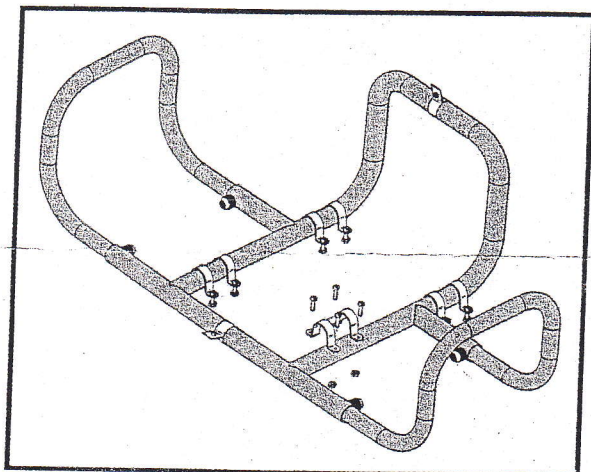

ADEC MARINE LIMITED

4 MASONS AVENUE, CROYDON, SURREY, CRO 9XS UK

TEL 0208 686 9717 FAX 0208 680 9912

E-MAIL : sales@adecmarine.co.uk WWW.ADECMARINE.CO.UK

ADEC

STAINLESS STEEL ADJUSTABLE LIFERAFT CRADLE - ASSEMBLY INSTRUCTIONS

1

2

3

RECOMMENDED LOCATIO

IMPORTANT - THIS CRADLE HAS BEEN MANUFACTURED WITH NON-OXIDIZABLE STEEL AISI316. WE RECOMMEND THAT THIS ITEM IS WASHED REGULARLY WITH FRESH WATER TO ENSURE THAT IT MAINTAINS ITS ORIGINAL COLOURING. IN CASES OF DISCOLOURATION (SIMILAR TO RUST) THIS WILL BE CAUSED BY AIR AND SEA (SALT WATER) POLLUTION. CLEAN THE CRADLE WITH A SPECIFIC INOX-STEEL CLEANING PRODUCT.