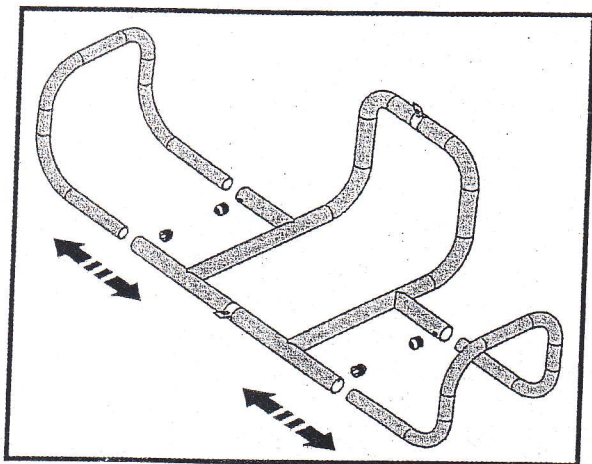

ADEC MARINE LIMITED

4 MASONS AVENUE, CROYDON, SURREY, CRO 9XS UK

TEL 0208 686 9717 FAX 0208 680 9912

E-MAIL : sales@adecmarine.co.uk WWW.ADECMARINE.CO.UK

ADEC

STAINLESS STEEL ADJUSTABLE LIFERAFT CRADLE - ASSEMBLY INSTRUCTIONS

1

2

3

RECOMMENDED LOCATIO

IMPORTANT - THIS CRADLE HAS BEEN MANUFACTURED WITH NON-OXIDIZABLE STEEL AISI316. WE RECOMMEND THAT THIS ITEM IS WASHED REGULARLY WITH FRESH WATER TO ENSURE THAT IT MAINTAINS ITS ORIGINAL COLOURING. IN CASES OF DISCOLOURATION (SIMILAR TO RUST) THIS WILL BE CAUSED BY AIR AND SEA (SALT WATER) POLLUTION. CLEAN THE CRADLE WITH A SPECIFIC INOX-STEEL CLEANING PRODUCT.