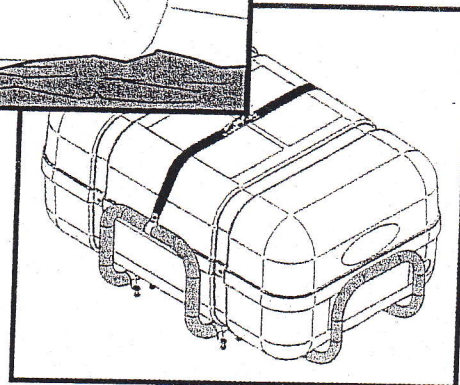

1

2

3

RECOMMENDED LOCATIO

IMPORTANT - THIS CRADLE HAS BEEN MANUFACTURED WITH NON-OXIDIZABLE STEEL AISI316. WE RECOMMEND THAT THIS ITEM IS WASHED REGULARLY WITH FRESH WATER TO ENSURE THAT IT MAINTAINS ITS ORIGINAL COLOURING. IN CASES OF DISCOLOURATION (SIMILAR TO RUST) THIS WILL BE CAUSED BY AIR AND SEA (SALT WATER) POLLUTION. CLEAN THE CRADLE WITH A SPECIFIC INOX-STEEL CLEANING PRODUCT.