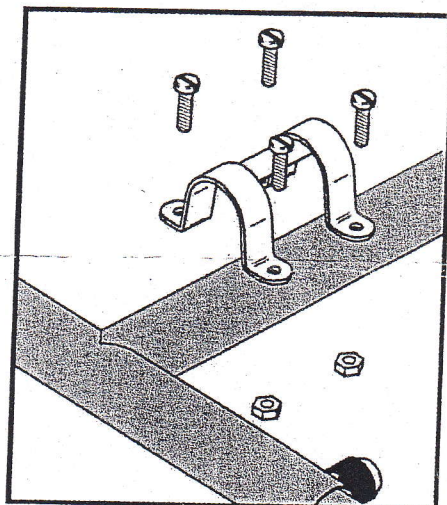

ADEC MARINE LIMITED

4 MASONS AVENUE, CROYDON, SURREY, CRO 9XS UK

TEL 0208 686 9717 FAX 0208 680 9912

E-MAIL : sales@adecmarine.co.uk WWW.ADECMARINE.CO.UK

ADEC

STAINLESS STEEL ADJUSTABLE LIFERAFT CRADLE - ASSEMBLY INSTRUCTIONS

1

2

3

RECOMMENDED LOCATIO

IMPORTANT - THIS CRADLE HAS BEEN MANUFACTURED WITH NON-OXIDIZABLE STEEL AISI316. WE RECOMMEND THAT THIS ITEM IS WASHED REGULARLY WITH FRESH WATER TO ENSURE THAT IT MAINTAINS ITS ORIGINAL COLOURING. IN CASES OF DISCOLOURATION (SIMILAR TO RUST) THIS WILL BE CAUSED BY AIR AND SEA (SALT WATER) POLLUTION. CLEAN THE CRADLE WITH A SPECIFIC INOX-STEEL CLEANING PRODUCT.