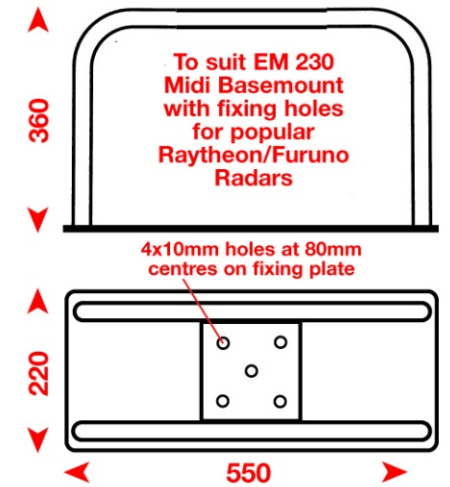

# ECHOMAX MOUNTING BRACKETS

All measurements are in mm

DB Deck Bracket  
MB Mast Bracket  
MBM Basemount

**EM305 DB**

**EM230 DB (BR)**

**EM230M DB**

**EM230 MBM CRB**

**EM230 MBM DB**