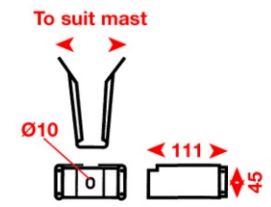

ECHOMAX MOUNTING BRACKETS

All measurements are in mm

DB Deck Bracket
MB Mast Bracket
MBM Basemount

EM180 MB