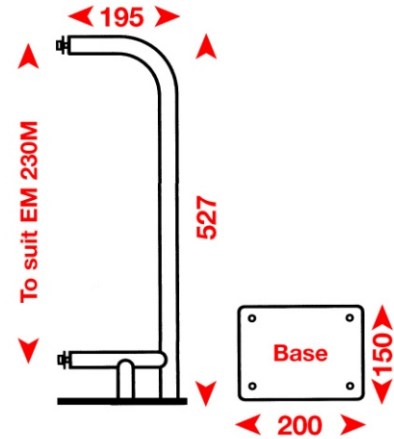

# ECHOMAX MOUNTING BRACKETS

All measurements are in mm

DB Deck Bracket  
MB Mast Bracket  
MBM Basemount

**EM305 DB**

**EM230 DB (BR)**

**EM230M DB**

**EM230 MBM CRB**

**EM230 MBM DB**