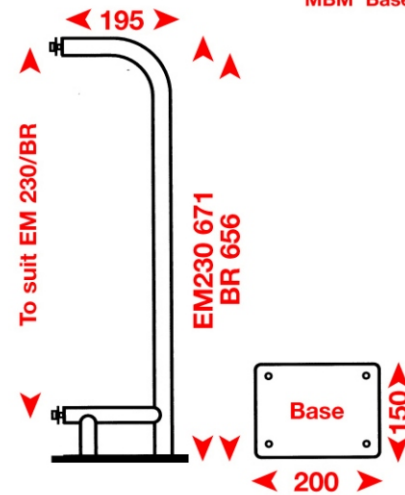

# ECHOMAX MOUNTING BRACKETS

All measurements are in mm

DB Deck Bracket  
MB Mast Bracket  
MBM Basemount

**EM305 DB**

**EM230 DB (BR)**

**EM230M DB**

**EM230 MBM CRB**

**EM230 MBM DB**