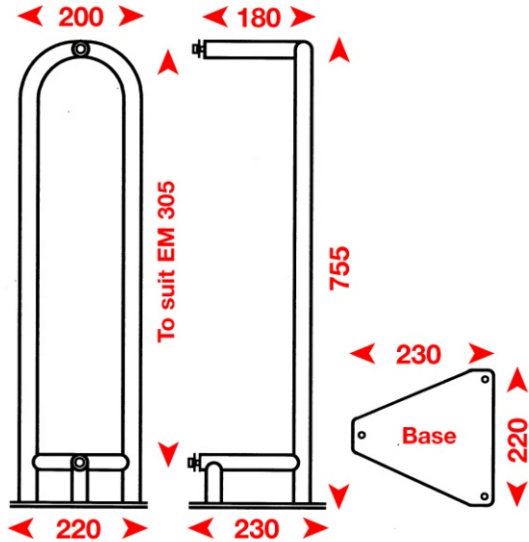

# ECHOMAX MOUNTING BRACKETS

All measurements are in mm

DB Deck Bracket  
MB Mast Bracket  
MBM Basemount

**EM305 DB**

**EM230 DB (BR)**

**EM230M DB**

**EM230 MBM CRB**

**EM230 MBM DB**