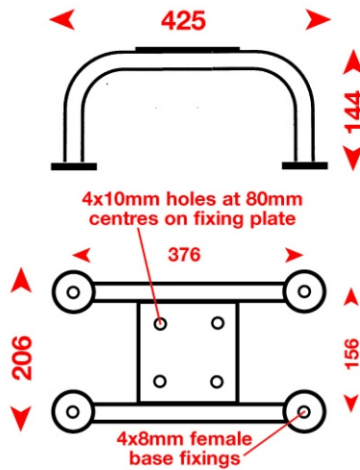

# ECHOMAX MOUNTING BRACKETS

All measurements are in mm

DB Deck Bracket  
MB Mast Bracket  
MBM Basemount

**EM305 DB**

**EM230 DB (BR)**

**EM230M DB**

**EM230 MBM CRB**

**EM230 MBM DB**