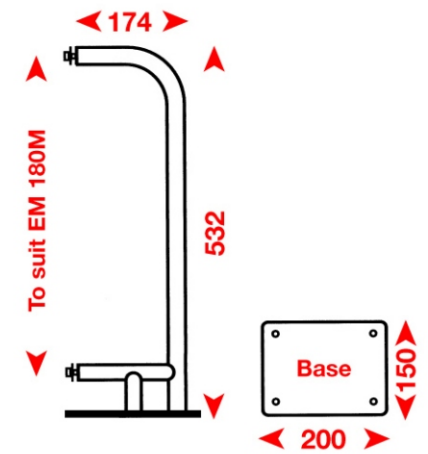

# ECHOMAX MOUNTING BRACKETS

All measurements are in mm

DB Deck Bracket  
MB Mast Bracket  
MBM Basemount

**EM305 DB**

**EM230 DB (BR)**

**EM230M DB**

**EM230 MBM CRB**

**EM230 MBM DB**