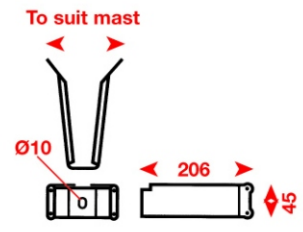

ECHOMAX MOUNTING BRACKETS

All measurements are in mm

DB Deck Bracket
MB Mast Bracket
MBM Basemount

EM305 MB