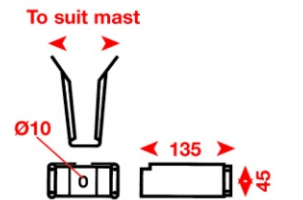

EM230 (BR) MB